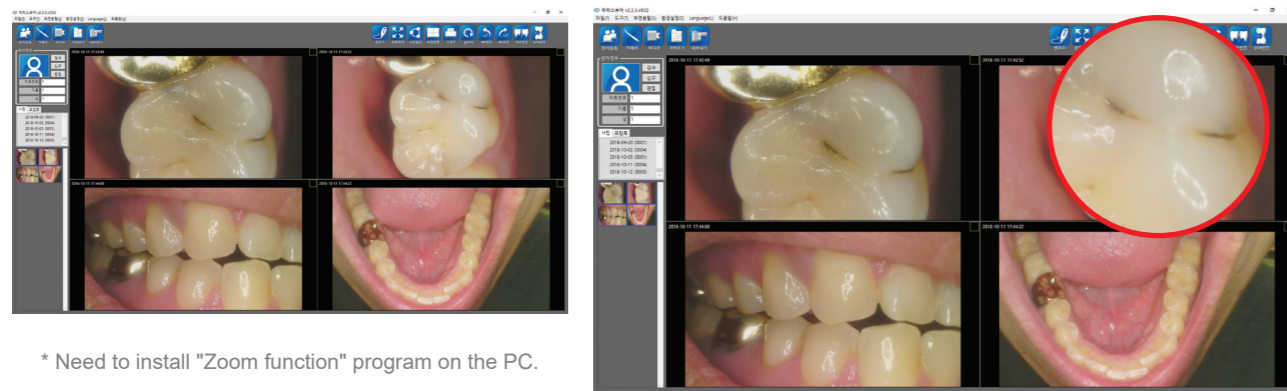

Dental Camera

-IC-WHT60 -IC-WHW61
 -IC-DCAM70 -IC-DCAU71
 -IC-EZAM80 -IC-EZAU81
 -IC-WHMA90 -IC-WHCD100

Curing Light

-CL-DLT30 -CL-DL10
 -CL-DC20 -CL-AT24

Apex Locator

-AL-DF10 -AL-DFA20

Zoom function

Ability to enlarge the image with zoom feature to support user convenience.

* Need to install "Zoom function" program on the PC.

Software compatibility

Able to be used with almost any dental imaging software in the market.

1 Specification

Model	IC-WHMA90	
Camera	Power source	5V (USB power)
	Size	Approx. 128 x 21.5 x 32 mm
	Weight	Approx. 61g (2.2oz)
	Sensor type	5M CMOS sensor
	Lighting	White LED x 12 pcs
	Focusing	Auto-focus
	Focus range	Macro to infinity
USB cable	cable length	Approx. 3 M (9.8ft)

Nov.2018 rev.0

Features of Whicam M

Image quality

- Macro to infinity**
Camera is able to focus from macro mode (close) to infinity that includes a full arch and face shot.
- Auto-focus**
Camera is able to focus in any position not only inside of oral cavity but also full arch and face shot.
- FHD image support**
The device shows FHD (1080p) in live image supported by a 5M sensor.
- Color impressions**
Adjust the color impression on camera to fit different monitors or screen.
- Black&White function**
Capture and save X-ray film image to PC

Ergonomic design

- Dental handpiece design**
Most familiar design for dentists.
- Metal body case**
Metal body case increases product durability.
- Slim head size**
Slim head design makes it easier to approach the oral cavity with camera.
- Retraction head design**
Retract patient's tongue and cheek to get better image.
- Efficient brightness**
12 pcs LEDs makes for efficient brightness.
- Dual capture buttons**
Capture buttons are placed on the top and bottom side of camera to make for an easy capture in any position
- LED indicators**
LED indicators show the device status and mode.